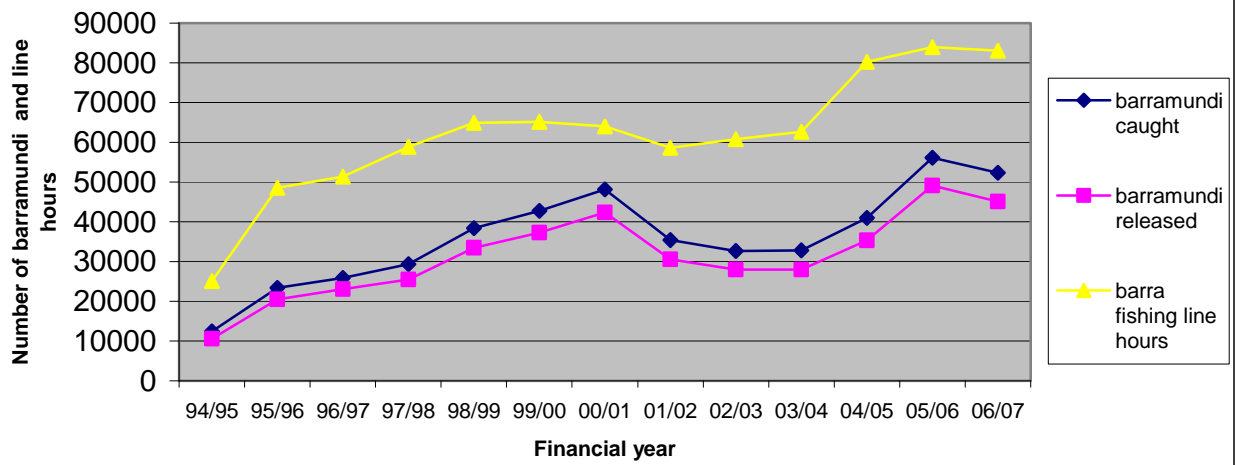

Number of barramundi caught and released by FTOs and line hours spent barramundi fishing

Statistic	94/95	95/96	96/97	97/98	98/99	99/00	00/01	01/02	02/03	03/04	04/05	05/06	06/07
barramundi caught	12434	23369	25907	29386	38359	42713	48185	35417	32660	32802	41007	56126	52359
barramundi released	10545	20513	23050	25480	33486	37243	42308	30546	27954	28003	35311	49153	45092
barra fishing line hours	25056.7	48563	51395	58886	64900	65196	63995	58595	60808	62636	80217	83944	83082