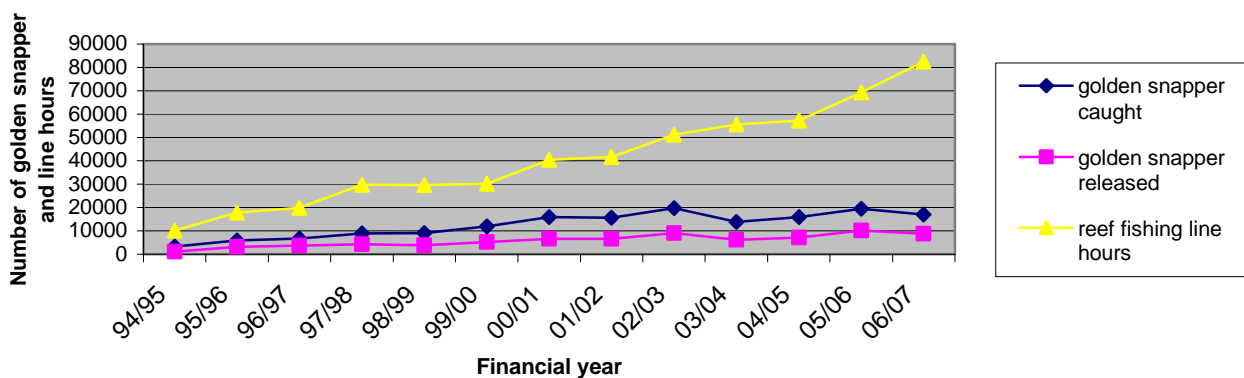

Number of golden snapper caught and released by FTOs and line hours spent reef fishing

Statistic	94/95	95/96	96/97	97/98	98/99	99/00	00/01	01/02	02/03	03/04	04/05	05/06	06/07
golden snapper caught	3349	5954	6723	8881	9035	11973	15909	15690	19701	13813	15890	19544	17035
golden snapper released	1038	3129	3719	4290	3825	5244	6618	6588	9103	6119	7174	10200	8746
reef fishing line hours	10185	17895	19940	29775	29600	30121	40416	41772	51183	55577	57271.5	69285	82464