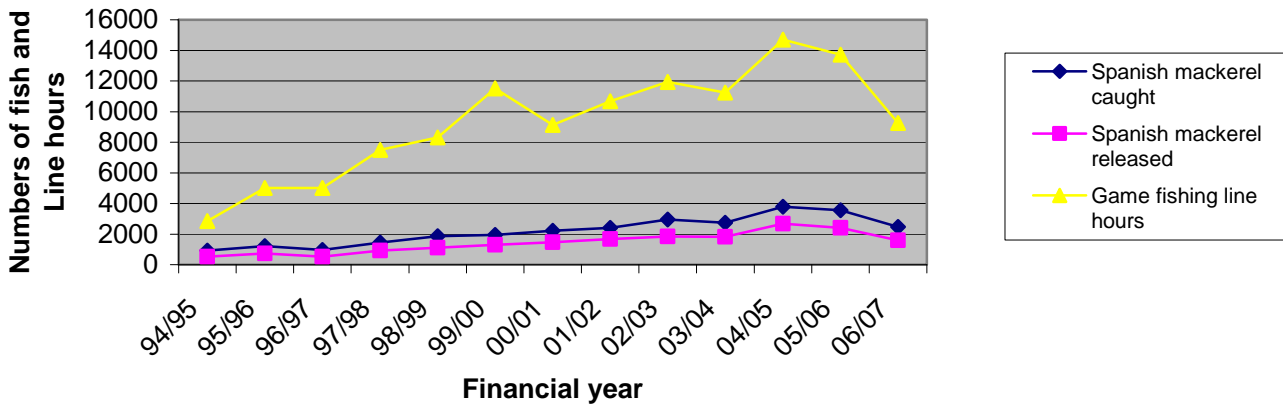

Number of Spanish mackerel caught and released by FTOs and line hours spent game fishing

Species	94/95	95/96	96/97	97/98	98/99	99/00	00/01	01/02	02/03	03/04	04/05	05/06	06/07
Spanish mackerel caught	927	1211	968	1440	1857	1951	2213	2405	2960	2739	3797	3553	2467
Spanish mackerel released	520	743	520	912	1106	1288	1457	1675	1847	1814	2687	2413	1590
Game fishing line hours	2851.5	5012	4998.5	7501	8315	11519	9139.5	10680.5	11947	11254	14702.8	13707.7	9264.17