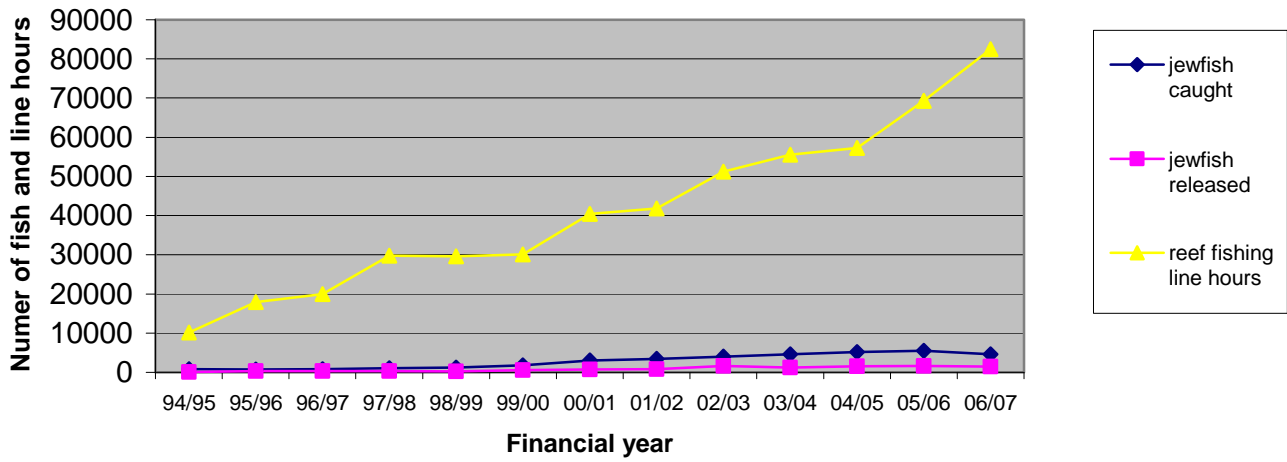

Number of jewfish caught and released by FTOs and line hours spent reef fishing

Species	94/95	95/96	96/97	97/98	98/99	99/00	00/01	01/02	02/03	03/04	04/05	05/06	06/07
jewfish caught	802	708	812	1026	1195	1762	3002	3414	4019	4576	5142	5470	4598
jewfish released	95	297	344	317	267	612	743	842	1662	1238	1516	1647	1444
reef fishing line hours	10185	17895	19940	29775	29600	30121	40416	41772	51183	55577	57272	69285	82464