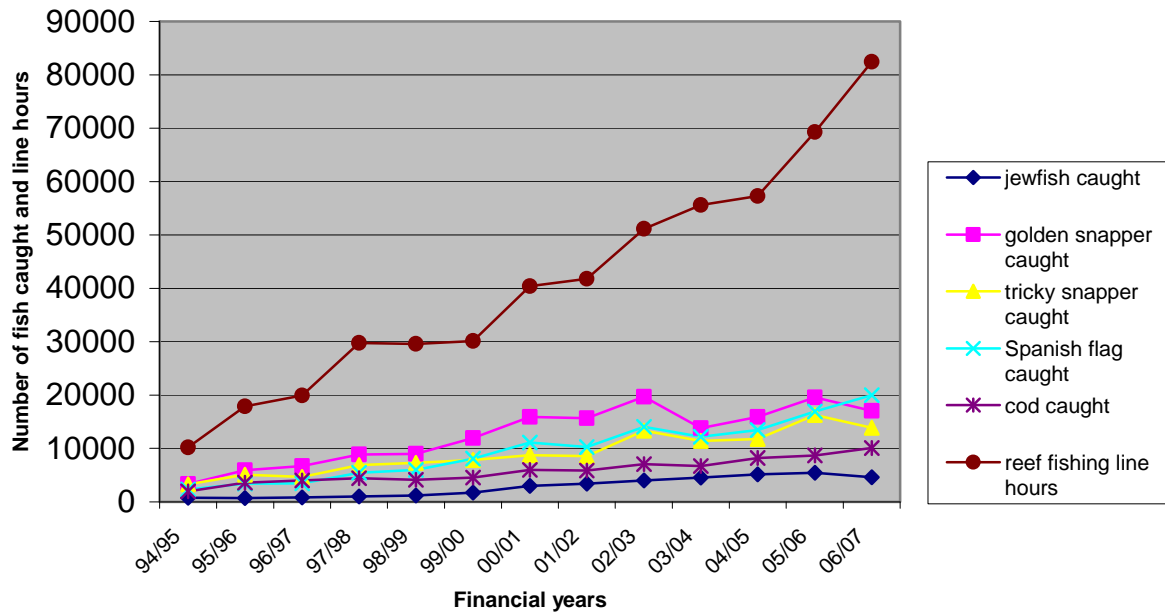

Numbers of some common reef fish caught by FTOs and line hours spent reef fishing

Species	94/95	95/96	96/97	97/98	98/99	99/00	00/01	01/02	02/03	03/04	04/05	05/06	06/07
jewfish caught	802	708	812	1026	1195	1762	3002	3414	4019	4576	5142	5470	4598
golden snapper caught	3349	5954	6723	8881	9035	11973	15909	15690	19701	13813	15890	19544	17035
tricky snapper caught	3321	5094	4702	6885	7313	7879	8742	8606	13342	11407	11779	16300	13878
Spanish flag caught	2327	3437	3495	5472	5999	8129	11104	10294	14030	12199	13447	16938	20005
cod caught	1989	3623	4040	4426	4129	4541	6019	5870	7058	6719	8251	8678	10102
reef fishing line hours	10185	17895	19940	29774.5	29599.5	30121	40416.3	41772	51183	55577	57272	69284.5	82464